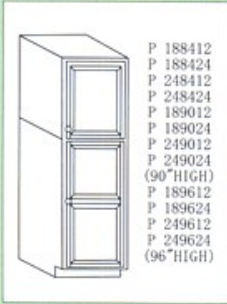

ALL WOOD CABINETS

"W" Cabinets

Features:

- 3 / 4" solid wood door frames.
- 3 / 4" solid wood sides.
- Epoxy-coated drawer glides.
- Easy to install ,with installation guide.
- Adjustable self-closing concealed hinges, and adjustable shelves.
- Square raised panel doors for wall cabinets.
- Wood toe kicks.
- Also offer factory pre-assembled cabinets.

WALL CABINETS 12" DEEP

BASE CABINETS 34 - 1/2" HIGH & 24" DEEP

TALL CABINETS (84" HIGH)

P 188412
P 188424
P 248412
P 248424
P 189012
P 189024
P 249012
P 249024
(90" HIGH)
P 189612
P 189624
P 249612
P 249624
(96" HIGH)

OC 3084
OC 3384

Microwave Shelf

MW 30

BEC 24(R)

BASE CABINETS 34 - 1/2" HIGH & 24" DEEP

3DB12=DB12
3DB15=DB15
3DB18=DB18
3DB30=DB30

LSB 36

VANITIES