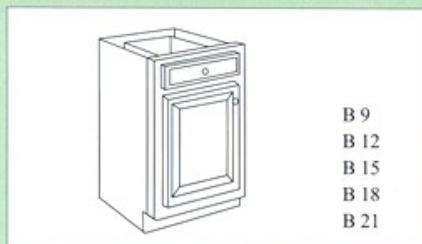

ALL WOOD CABINETS

"W" Cabinets

Features:

- 3 / 4" solid wood door frames.
- 3 / 4" solid wood sides.
- Epoxy-coated drawer glides.
- Easy to install ,with installation guide.
- Adjustable self-closing concealed hinges, and adjustable shelves.
- Square raised panel doors for wall cabinets.
- Wood toe kicks.
- Also offer factory pre-assembled cabinets.

WALL CABINETS 12" DEEP

BASE CABINETS 34 - 1/2" HIGH & 24" DEEP

TALL CABINETS (84" HIGH)

P 188412
P 188424
P 248412
P 248424
P 189012
P 189024
P 249012
P 249024
(90" HIGH)
P 189612
P 189624
P 249612
P 249624
(96" HIGH)

OC 3084
OC 3384

Microwave Shelf

MW 30

BEC 24(R)

BASE CABINETS 34 - 1/2" HIGH & 24" DEEP

3DB12=DB12
3DB15=DB15
3DB18=DB18
3DB30=DB30

LSB 36

VANITIES