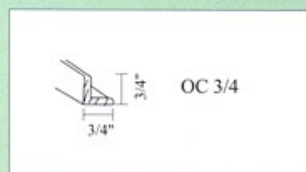

TALL CABINETS (84" HIGH)

P 188412
P 188424
P 248412
P 248424
P 189012
P 189024
P 249012
P 249024
(90" HIGH)
P 189612
P 189624
P 249612
P 249624
(96" HIGH)

OC 3084
OC 3384

MW 30

BEC 24(R)

BASE CABINETS 34 - 1/2" HIGH & 24" DEEP

3DB12=DB12
3DB15=DB15
3DB18=DB18
3DB30=DB30

LSB 36

VANITIES

VAN1816=VSB1816
VAN2418=VSB2418
VAN2421=VSB2421
VAN3018=VSB3018
VAN3021=VSB3021
VAN3618=VSB3618
VAN3621=VSB3621

VSD2418
VSD2421
VSD3018
VSD3021

LSB

VSD3618
VSD3621

VAN 4818=VSD 4818
VAN 4821=VSD 4821
VAN 6021=VSD 6021

VDB 12=VDB 1221

SPECIALTY UNITS

36 CSF
36" Corner Sink Fronts

SF24
SF30
SF36

WF30" 3"X30" Wall Filler

BF 30"
3" x 30" Base
Filler with
Toe Kick

CBF 3 X 3
corner base
Fillers

TK 8"
FINISHED 8" TOE KICK

3/4 SCRIBE

OC 3/4

SV 36" CURVED VALANCE
SV 48" CURVED VALANCE

COVE

CM

VA36" VALANCE
VA48" VALANCE