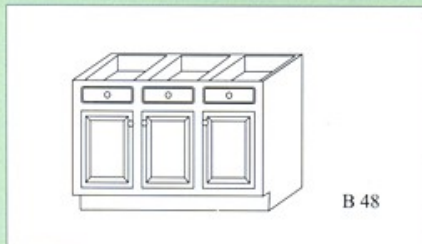

ALL WOOD CABINETS

"W" Cabinets

Features:

- 3 / 4" solid wood door frames.
- 3 / 4" solid wood sides.
- Epoxy-coated drawer glides.
- Easy to install ,with installation guide.
- Adjustable self-closing concealed hinges, and adjustable shelves.
- Square raised panel doors for wall cabinets.
- Wood toe kicks.
- Also offer factory pre-assembled cabinets.

WALL CABINETS 12" DEEP

BASE CABINETS 34 - 1/2" HIGH & 24" DEEP

TALL CABINETS (84" HIGH)

P 188412
P 188424
P 248412
P 248424
P 189012
P 189024
P 249012
P 249024
(90" HIGH)
P 189612
P 189624
P 249612
P 249624
(96" HIGH)

OC 3084
OC 3384

Microwave Shelf

MW 30

BEC 24(R)

BASE CABINETS 34 - 1/2" HIGH & 24" DEEP

3DB12=DB12
3DB15=DB15
3DB18=DB18
3DB30=DB30

LSB 36

VANITIES