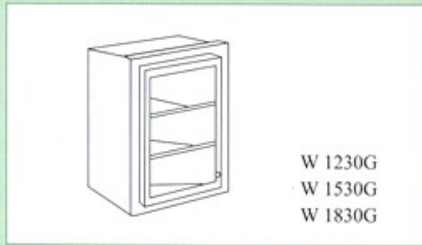

ALL WOOD CABINETS

"W" Cabinets

Features:

- 3 / 4" solid wood door frames.
- 3 / 4" solid wood sides.
- Epoxy-coated drawer glides.
- Easy to install ,with installation guide.
- Adjustable self-closing concealed hinges, and adjustable shelves.
- Square raised panel doors for wall cabinets.
- Wood toe kicks.
- Also offer factory pre-assembled cabinets.

WALL CABINETS 12" DEEP

BASE CABINETS 34 - 1/2" HIGH & 24" DEEP

TALL CABINETS (84" HIGH)

P 188412
P 188424
P 248412
P 248424
P 189012
P 189024
P 249012
P 249024
(90" HIGH)
P 189612
P 189624
P 249612
P 249624
(96" HIGH)

OC 3084
OC 3384

Microwave Shelf

MW 30

BEC 24(R)

BASE CABINETS 34 - 1/2" HIGH & 24" DEEP

3DB12=DB12
3DB15=DB15
3DB18=DB18
3DB30=DB30

LSB 36

VANITIES