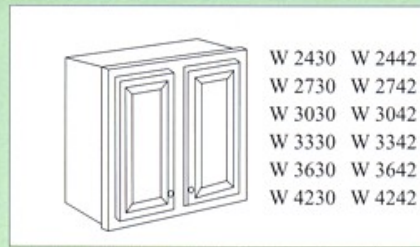

ALL WOOD CABINETS

"W" Cabinets

Features:

- 3 / 4" solid wood door frames.
- 3 / 4" solid wood sides.
- Epoxy-coated drawer glides.
- Easy to install ,with installation guide.
- Adjustable self-closing concealed hinges, and adjustable shelves.
- Square raised panel doors for wall cabinets.
- Wood toe kicks.
- Also offer factory pre-assembled cabinets.

WALL CABINETS 12" DEEP

BASE CABINETS 34 - 1/2" HIGH & 24" DEEP

TALL CABINETS (84" HIGH)

P 188412
P 188424
P 248412
P 248424
P 189012
P 189024
P 249012
P 249024
(90" HIGH)
P 189612
P 189624
P 249612
P 249624
(96" HIGH)