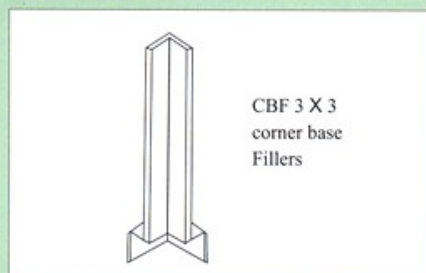

VDB 12=VDB 1221

SPECIALTY UNITS

36 CSF
36" Corner Sink Fronts

Sink/Range fronts

SF24
SF30
SF36

WF30" 3"X30" Wall Filler

BF 30"
3" x 30" Base
Filler with
Toe Kick

CBF 3 X 3
corner base
Fillers