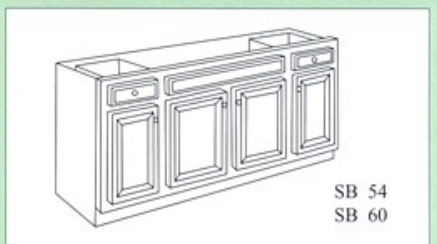

ALL WOOD CABINETS

"W" Cabinets

Features:

- 3 / 4" solid wood door frames.
- 3 / 4" solid wood sides.
- Epoxy-coated drawer glides.
- Easy to install ,with installation guide.
- Adjustable self-closing concealed hinges, and adjustable shelves.
- Square raised panel doors for wall cabinets.
- Wood toe kicks.
- Also offer factory pre-assembled cabinets.

WALL CABINETS 12" DEEP

BASE CABINETS 34 - 1/2" HIGH & 24" DEEP

TALL CABINETS (84" HIGH)

P 188412
P 188424
P 248412
P 248424
P 189012
P 189024
P 249012
P 249024
(90" HIGH)
P 189612
P 189624
P 249612
P 249624
(96" HIGH)

OC 3084
OC 3384

Microwave Shelf

MW 30

BEC 24(R)

BASE CABINETS 34 - 1/2" HIGH & 24" DEEP

3DB12=DB12
3DB15=DB15
3DB18=DB18
3DB30=DB30

LSB 36

VANITIES