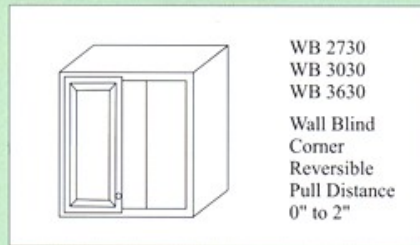

ALL WOOD CABINETS

"W" Cabinets

Features:

- 3 / 4" solid wood door frames.
- 3 / 4" solid wood sides.
- Epoxy-coated drawer glides.
- Easy to install ,with installation guide.
- Adjustable self-closing concealed hinges, and adjustable shelves.
- Square raised panel doors for wall cabinets.
- Wood toe kicks.
- Also offer factory pre-assembled cabinets.

WALL CABINETS 12" DEEP

BASE CABINETS 34 - 1/2" HIGH & 24" DEEP

TALL CABINETS (84" HIGH)

P 188412
P 188424
P 248412
P 248424
P 189012
P 189024
P 249012
P 249024
(90" HIGH)
P 189612
P 189624
P 249612
P 249624
(96" HIGH)