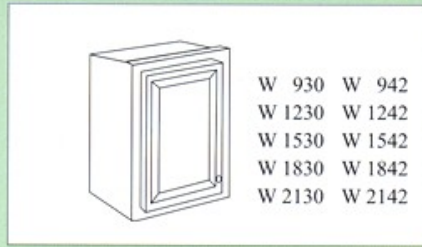

ALL WOOD CABINETS

"W" Cabinets

Features:

- 3 / 4" solid wood door frames.
- 3 / 4" solid wood sides.
- Epoxy-coated drawer glides.
- Easy to install ,with installation guide.
- Adjustable self-closing concealed hinges, and adjustable shelves.
- Square raised panel doors for wall cabinets.
- Wood toe kicks.
- Also offer factory pre-assembled cabinets.

WALL CABINETS 12" DEEP

BASE CABINETS 34 - 1/2" HIGH & 24" DEEP

TALL CABINETS (84" HIGH)

P 188412
P 188424
P 248412
P 248424
P 189012
P 189024
P 249012
P 249024
(90" HIGH)
P 189612
P 189624
P 249612
P 249624
(96" HIGH)