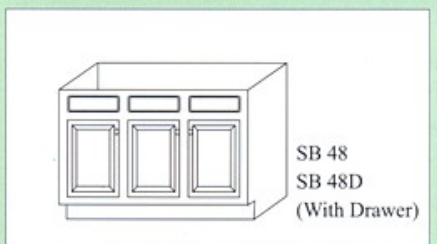

ALL WOOD CABINETS

"W" Cabinets

Features:

- 3 / 4" solid wood door frames.
- 3 / 4" solid wood sides.
- Epoxy-coated drawer glides.
- Easy to install ,with installation guide.
- Adjustable self-closing concealed hinges, and adjustable shelves.
- Square raised panel doors for wall cabinets.
- Wood toe kicks.
- Also offer factory pre-assembled cabinets.

WALL CABINETS 12" DEEP

BASE CABINETS 34 - 1/2" HIGH & 24" DEEP

TALL CABINETS (84" HIGH)

P 188412
P 188424
P 248412
P 248424
P 189012
P 189024
P 249012
P 249024
(90" HIGH)
P 189612
P 189624
P 249612
P 249624
(96" HIGH)

OC 3084
OC 3384

Microwave Shelf

MW 30

BEC 24(R)

BASE CABINETS 34 - 1/2" HIGH & 24" DEEP

3DB12=DB12
3DB15=DB15
3DB18=DB18
3DB30=DB30

LSB 36

VANITIES