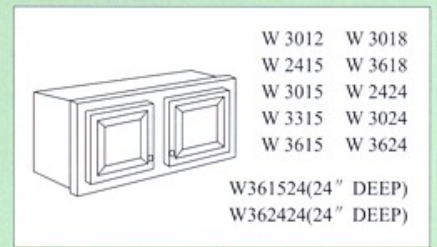

ALL WOOD CABINETS

"W" Cabinets

Features:

- 3 / 4" solid wood door frames.
- 3 / 4" solid wood sides.
- Epoxy-coated drawer glides.
- Easy to install ,with installation guide.
- Adjustable self-closing concealed hinges, and adjustable shelves.
- Square raised panel doors for wall cabinets.
- Wood toe kicks.
- Also offer factory pre-assembled cabinets.

WALL CABINETS 12" DEEP

BASE CABINETS 34 - 1/2" HIGH & 24" DEEP

TALL CABINETS (84" HIGH)

P 188412
P 188424
P 248412
P 248424
P 189012
P 189024
P 249012
P 249024
(90" HIGH)
P 189612
P 189624
P 249612
P 249624
(96" HIGH)