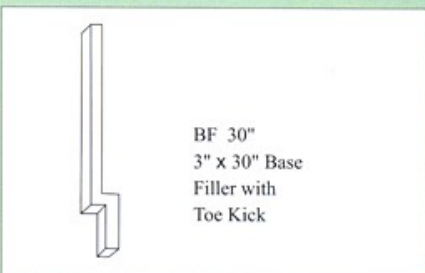

VDB 12=VDB 1221

SPECIALTY UNITS

36 CSF
36" Corner Sink Fronts

Sink/Range fronts

SF24
SF30
SF36

WF30" 3"X30" Wall Filler

BF 30"
3" x 30" Base
Filler with
Toe Kick

CBF 3 X 3
corner base
Fillers