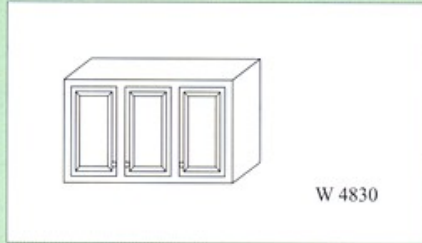

ALL WOOD CABINETS

"W" Cabinets

Features:

- 3 / 4" solid wood door frames.
- 3 / 4" solid wood sides.
- Epoxy-coated drawer glides.
- Easy to install ,with installation guide.
- Adjustable self-closing concealed hinges, and adjustable shelves.
- Square raised panel doors for wall cabinets.
- Wood toe kicks.
- Also offer factory pre-assembled cabinets.

WALL CABINETS 12" DEEP

BASE CABINETS 34 - 1/2" HIGH & 24" DEEP

TALL CABINETS (84" HIGH)

P 188412
P 188424
P 248412
P 248424
P 189012
P 189024
P 249012
P 249024
(90" HIGH)
P 189612
P 189624
P 249612
P 249624
(96" HIGH)