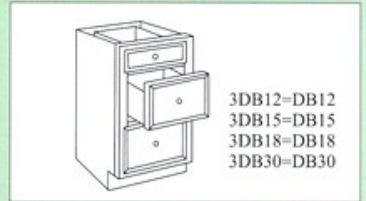

ALL WOOD CABINETS

"W" Cabinets

Features:

- 3 / 4" solid wood door frames.
- 3 / 4" solid wood sides.
- Epoxy-coated drawer glides.
- Easy to install ,with installation guide.
- Adjustable self-closing concealed hinges, and adjustable shelves.
- Square raised panel doors for wall cabinets.
- Wood toe kicks.
- Also offer factory pre-assembled cabinets.

WALL CABINETS 12" DEEP

BASE CABINETS 34 - 1/2" HIGH & 24" DEEP

TALL CABINETS (84" HIGH)

P 188412
P 188424
P 248412
P 248424
P 189012
P 189024
P 249012
P 249024
(90" HIGH)
P 189612
P 189624
P 249612
P 249624
(96" HIGH)

OC 3084
OC 3384

Microwave Shelf

MW 30

BEC 24(R)

BASE CABINETS 34 - 1/2" HIGH & 24" DEEP

3DB12=DB12
3DB15=DB15
3DB18=DB18
3DB30=DB30

LSB 36

VANITIES

VAN1816=VSB1816
VAN2418=VSB2418
VAN2421=VSB2421
VAN3018=VSB3018
VAN3021=VSB3021
VAN3618=VSB3618
VAN3621=VSB3621

VSD2418
VSD2421
VSD3018
VSD3021

LSB

VSD3618
VSD3621

VAN 4818=VSD 4818
VAN 4821=VSD 4821
VAN 6021=VSD 6021