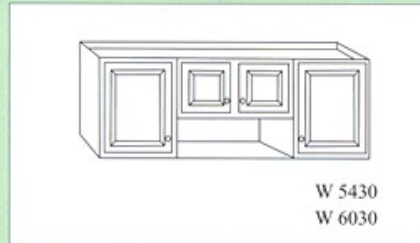

ALL WOOD CABINETS

"W" Cabinets

Features:

- 3 / 4" solid wood door frames.
- 3 / 4" solid wood sides.
- Epoxy-coated drawer glides.
- Easy to install ,with installation guide.
- Adjustable self-closing concealed hinges, and adjustable shelves.
- Square raised panel doors for wall cabinets.
- Wood toe kicks.
- Also offer factory pre-assembled cabinets.

WALL CABINETS 12" DEEP

BASE CABINETS 34 - 1/2" HIGH & 24" DEEP

TALL CABINETS (84" HIGH)

P 188412
P 188424
P 248412
P 248424
P 189012
P 189024
P 249012
P 249024
(90" HIGH)
P 189612
P 189624
P 249612
P 249624
(96" HIGH)