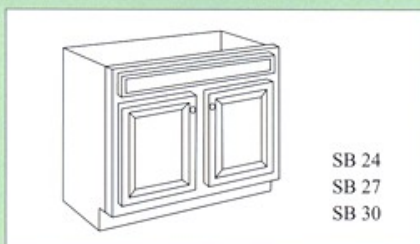

ALL WOOD CABINETS

"W" Cabinets

Features:

- 3 / 4" solid wood door frames.
- 3 / 4" solid wood sides.
- Epoxy-coated drawer glides.
- Easy to install ,with installation guide.
- Adjustable self-closing concealed hinges, and adjustable shelves.
- Square raised panel doors for wall cabinets.
- Wood toe kicks.
- Also offer factory pre-assembled cabinets.

WALL CABINETS 12" DEEP

BASE CABINETS 34 - 1/2" HIGH & 24" DEEP

TALL CABINETS (84" HIGH)

P 188412
P 188424
P 248412
P 248424
P 189012
P 189024
P 249012
P 249024
(90" HIGH)
P 189612
P 189624
P 249612
P 249624
(96" HIGH)

OC 3084
OC 3384

Microwave Shelf

MW 30

BEC 24(R)

BASE CABINETS 34 - 1/2" HIGH & 24" DEEP

3DB12=DB12
3DB15=DB15
3DB18=DB18
3DB30=DB30

LSB 36

VANITIES