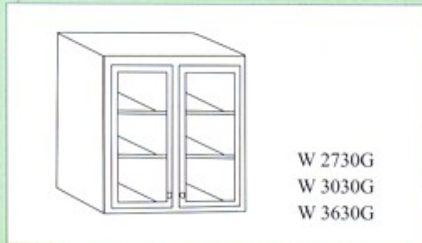

ALL WOOD CABINETS

"W" Cabinets

Features:

- 3 / 4" solid wood door frames.
- 3 / 4" solid wood sides.
- Epoxy-coated drawer glides.
- Easy to install ,with installation guide.
- Adjustable self-closing concealed hinges, and adjustable shelves.
- Square raised panel doors for wall cabinets.
- Wood toe kicks.
- Also offer factory pre-assembled cabinets.

WALL CABINETS 12" DEEP

BASE CABINETS 34 - 1/2" HIGH & 24" DEEP

TALL CABINETS (84" HIGH)

P 188412
P 188424
P 248412
P 248424
P 189012
P 189024
P 249012
P 249024
(90" HIGH)
P 189612
P 189624
P 249612
P 249624
(96" HIGH)

OC 3084
OC 3384

Microwave Shelf

MW 30

BEC 24(R)

BASE CABINETS 34 - 1/2" HIGH & 24" DEEP

3DB12=DB12
3DB15=DB15
3DB18=DB18
3DB30=DB30

LSB 36

VANITIES