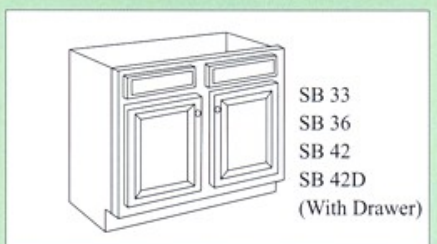

ALL WOOD CABINETS

"W" Cabinets

Features:

- 3 / 4" solid wood door frames.
- 3 / 4" solid wood sides.
- Epoxy-coated drawer glides.
- Easy to install ,with installation guide.
- Adjustable self-closing concealed hinges, and adjustable shelves.
- Square raised panel doors for wall cabinets.
- Wood toe kicks.
- Also offer factory pre-assembled cabinets.

WALL CABINETS 12" DEEP

BASE CABINETS 34 - 1/2" HIGH & 24" DEEP

TALL CABINETS (84" HIGH)

P 188412
P 188424
P 248412
P 248424
P 189012
P 189024
P 249012
P 249024
(90" HIGH)
P 189612
P 189624
P 249612
P 249624
(96" HIGH)

OC 3084
OC 3384

Microwave Shelf

MW 30

BEC 24(R)

BASE CABINETS 34 - 1/2" HIGH & 24" DEEP

3DB12=DB12
3DB15=DB15
3DB18=DB18
3DB30=DB30

LSB 36

VANITIES