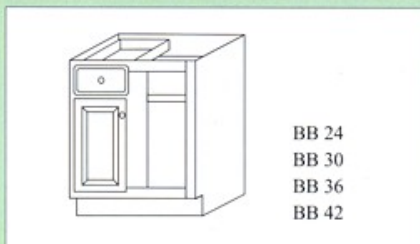

ALL WOOD CABINETS

"W" Cabinets

Features:

- 3 / 4" solid wood door frames.
- 3 / 4" solid wood sides.
- Epoxy-coated drawer glides.
- Easy to install ,with installation guide.
- Adjustable self-closing concealed hinges, and adjustable shelves.
- Square raised panel doors for wall cabinets.
- Wood toe kicks.
- Also offer factory pre-assembled cabinets.

WALL CABINETS 12" DEEP

BASE CABINETS 34 - 1/2" HIGH & 24" DEEP

TALL CABINETS (84" HIGH)

P 188412
P 188424
P 248412
P 248424
P 189012
P 189024
P 249012
P 249024
(90" HIGH)
P 189612
P 189624
P 249612
P 249624
(96" HIGH)

OC 3084
OC 3384

Microwave Shelf

MW 30

BEC 24(R)

BASE CABINETS 34 - 1/2" HIGH & 24" DEEP

3DB12=DB12
3DB15=DB15
3DB18=DB18
3DB30=DB30

LSB 36

VANITIES